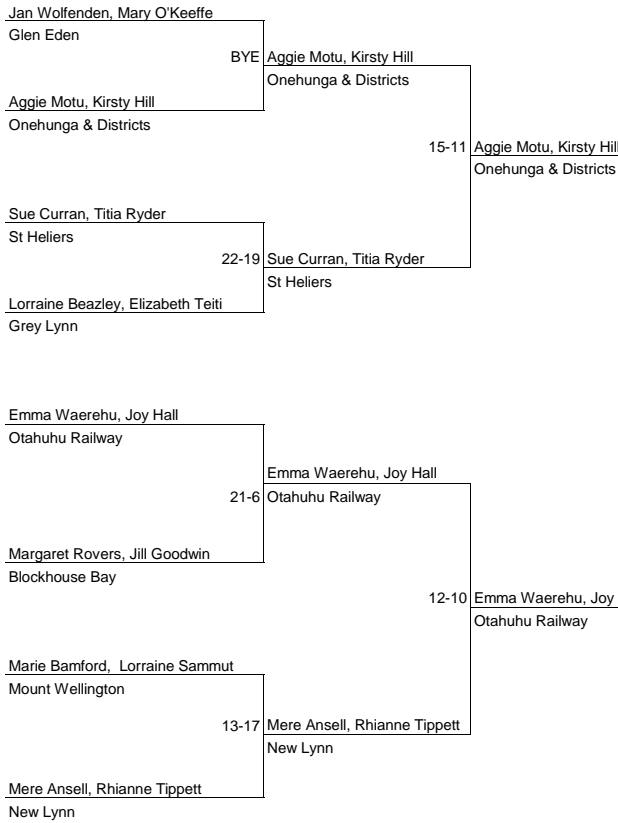

**Auckland Women's Club Championship Pairs Draw
14th and 15th April 2018**

Headquarters: Papatoetoe HC Bowling Club

Convenor: Phil Bowden

Saturday 14th April
Women's Venue: Papatoetoe HC
Umpire: Joy Baughan

Sunday 15th April
Women's Venue: Papatoetoe HC
Umpire: Les Smith

11am